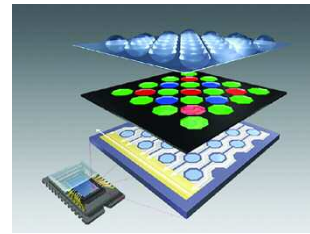

Super CCD Imaging

The IK-WB15A is one of the first IP Network Cameras to leverage the full potential of the next generation Fuji® Super CCD with its unique 45° diagonal angled pixels. When compared with "megapixel" cameras, the Super CCD delivers 60% better horizontal and vertical resolution, fewer jagged edges, faster video processing, and broader dynamic range in an ultra-compact form factor. Plus, the Super CCD's higher sensitivity means you can use the IK-WB15A in more light-in environments.